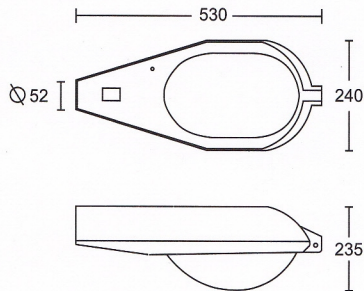

ROAD LIGHTING

MST 150L

RECOMMENDED LAMP	LAMP BASE	RATING
MH, MV 70-150 W	E27, E40	IP 55

MST 250L

RECOMMENDED LAMP	LAMP BASE	RATING
MH, HPS, MV 150-250 W	E 40	IP 65

MST 400L

RECOMMENDED LAMP	LAMP BASE	RATING
MH, HPS, MV 250-400 W	E 40	IP 65