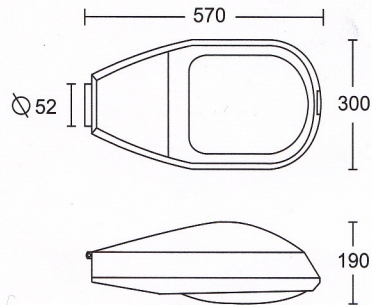

ROAD LIGHTING

MST 150L

RECOMMENDED LAMP	LAMP BASE	RATING
MH, MV 70-150 W	E27, E40	IP 55

MST 250L

RECOMMENDED LAMP	LAMP BASE	RATING
MH, HPS, MV 150-250 W	E 40	IP 65

MST 400L

RECOMMENDED LAMP	LAMP BASE	RATING
MH, HPS, MV 250-400 W	E 40	IP 65