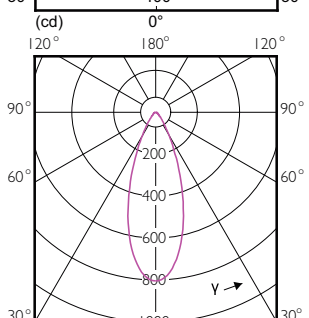

Essential LEDSpot MR16

(cd) 0° 120° 180° 120°
— 0-180° — 90-270°