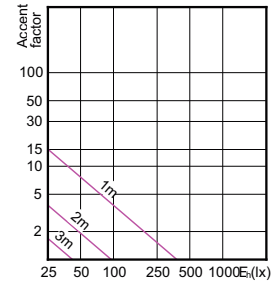

Essential LEDSpot MR16

(cd) 0° 120° 180° 120°
 — 0-180° — 90-270°

(cd) 0° 120° 180° 120°
 — 0-180° — 90-270°

Essential LEDSpot MR16

Accent Diagrams

Beam Diagrams

Essential LEDSpot MR16

Beam Diagrams