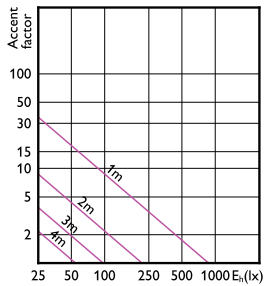

Order Code	Full Product Name	Rated Beam Angle
929001844508	LED spot 5-50W 120D 2700K 220V	120 °
929001844608	LED spot 5-50W 120D 4000K 220V	120 °
929001844708	LED spot 5-50W 120D 6500K 220V	120 °
929001844808	LED spot 3-35W 120D 2700K 220V	120 °
929001844908	LED spot 3-35W 120D 4000K 220V	120 °
929001845008	LED spot 3-35W 120D 6500K 220V	120 °
929001874008	ESS LED MR16 4.5-50W 36D 830 SO 100-240V	36 °
929001874011	LED MR16 4.5-50W 36D 830 SO 100-240V 1BC	36 °
929001874012	ESS LED MR16 4.5-50W 36D 830 SO 100-240V	36 °
929001874108	ESS LED MR16 4.5-50W 36D 865 SO 100-240V	36 °
929001874111	LED MR16 4.5-50W 36D 865 SO 100-240V 1BC	36 °
929001874112	ESS LED MR16 4.5-50W 36D 865 SO 100-240V	36 °
929001874208	ESS LED MR16 3-35W 36D 830 SO 100-240V	36 °
929001874212	ESS LED MR16 3-35W 36D 830 SO 100-240V	36 °
929001874308	ESS LED MR16 3-35W 36D 865 SO 100-240V	36 °
929001874312	ESS LED MR16 3-35W 36D 865 SO 100-240V	36 °
929001874412	LED MR16 4.5-50W 36D 830 SO 120V Dim 1CT	36 °
929001874471	LED MR16 4.5-50W 36D 830 SO 120V Dim 1BC	36 °
929001874512	LED MR16 4.5-50W 36D 865 SO 120V Dim 1CT	36 °
929001874571	LED MR16 4.5-50W 36D 865 SO 120V Dim 1BC	36 °
929001975738	Essential LED 6.5-50W 827 MR16 36D	36 °

Essential LEDSpot MR16

(cd) 0° 120° 180° 120°
 — 0-180° — 90-270°

(cd) 0° 120° 180° 120°
 — 0-180° — 90-270°

Essential LEDSpot MR16

Accent Diagrams

Beam Diagrams

Essential LEDSpot MR16

Beam Diagrams