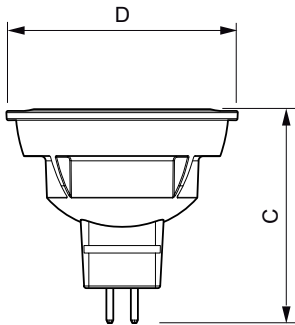

Essential LEDSpot MR16

Dimensional drawing

Product	D	C
ESS LED MR16 4.5-50W 36D 830 100-240V	51 mm	49 mm
ESS LED MR16 3-35W 36D 865 100-240V	51 mm	49 mm
ESS LED MR16 4.5-50W 36D 830 100-240V	51 mm	49 mm
ESS LED MR16 4.5-50W 36D 865 100-240V	51 mm	49 mm
ESS LED MR16 3-35W 36D 865 100-240V	51 mm	49 mm
ESS LED MR16 3-35W 36D 830 100-240V	51 mm	49 mm
ESS LED MR16 4.5-50W 36D 865 100-240V	51 mm	49 mm
ESS LED MR16 3-35W 36D 830 100-240V	51 mm	49 mm
LED MR16 4.5-50W 36D 865 100-240V 1BC/4	51 mm	49 mm
LED MR16 4.5-50W 36D 830 100-240V 1BC/4	51 mm	49 mm
LED MR16 4.5-50W 36D 830 100-240V 1BC/6	51 mm	49 mm
LED MR16 4.5-50W36D 830 100-240V3BC/6THD	51 mm	49 mm
LED MR16 3-35W 36D 830 100-240V 1BC/6	51 mm	49 mm
LED MR16 4.5-50W36D 865 100-240V3BC/6THD	51 mm	49 mm
LED MR16 4.5-50W 36D 830 100-240V 3BC/6	51 mm	49 mm
LED MR16 4.5-50W 36D 865 100-240V 3BC/6	51 mm	49 mm
LED MR16 4.5-50W 36D 865 100-240V 1BC/6	51 mm	49 mm
LED MR16 3-35W 36D 865 100-240V 1BC/6	51 mm	49 mm