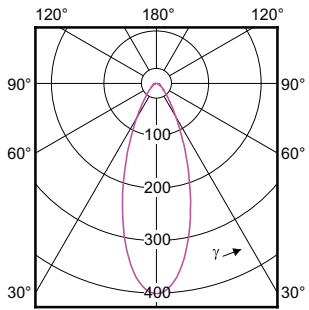

Essential LEDSpot MR16

(cd) 0° 120° 180° 120°
— 0-180° — 90-270°