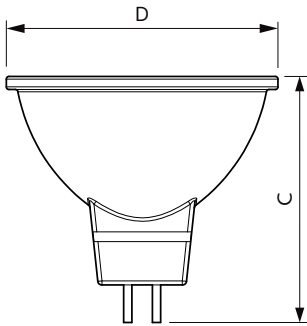

Essential LEDSpot MR16

Dimensional drawing

Product	D	C
ESS LED MR16 4.5-50W 36D 830 100-240V	51 mm	49 mm
ESS LED MR16 3-35W 36D 865 100-240V	51 mm	49 mm
ESS LED MR16 4.5-50W 36D 830 100-240V	51 mm	49 mm
ESS LED MR16 4.5-50W 36D 865 100-240V	51 mm	49 mm
ESS LED MR16 3-35W 36D 865 100-240V	51 mm	49 mm
ESS LED MR16 3-35W 36D 830 100-240V	51 mm	49 mm
ESS LED MR16 4.5-50W 36D 865 100-240V	51 mm	49 mm
ESS LED MR16 3-35W 36D 830 100-240V	51 mm	49 mm
LED MR16 4.5-50W 36D 865 100-240V 1BC/4	51 mm	49 mm
LED MR16 4.5-50W 36D 830 100-240V 1BC/4	51 mm	49 mm
LED MR16 4.5-50W 36D 830 100-240V 1BC/6	51 mm	49 mm
LED MR16 4.5-50W36D 830 100-240V3BC/6THD	51 mm	49 mm
LED MR16 3-35W 36D 830 100-240V 1BC/6	51 mm	49 mm
LED MR16 4.5-50W36D 865 100-240V3BC/6THD	51 mm	49 mm
LED MR16 4.5-50W 36D 830 100-240V 3BC/6	51 mm	49 mm
LED MR16 4.5-50W 36D 865 100-240V 3BC/6	51 mm	49 mm
LED MR16 4.5-50W 36D 865 100-240V 1BC/6	51 mm	49 mm
LED MR16 3-35W 36D 865 100-240V 1BC/6	51 mm	49 mm