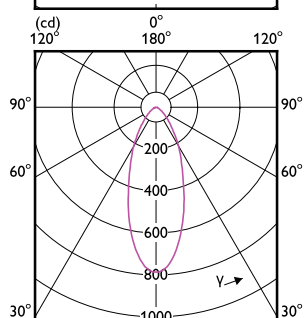

(cd) 0° 120° 180° 120°
— 0-180° — 90-270°