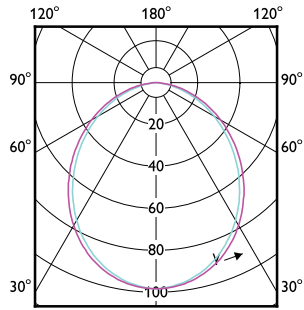

Essential LEDSpot MR16

(cd) 0° 120° 180° 120°
 — 0-180° — 90-270°

(cd) 0° 120° 180° 120°
 — 0-180° — 90-270°

Essential LEDSpot MR16

Accent Diagrams

Beam Diagrams

Essential LEDSpot MR16

Beam Diagrams