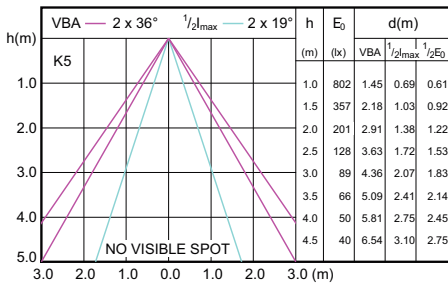

Essential LEDSpot MR16

(cd) 0° 120° 180° 120°
 — 0-180° — 90-270°

(cd) 0° 120° 180° 120°
 — 0-180° — 90-270°

Essential LEDSpot MR16

Accent Diagrams

Beam Diagrams

Essential LEDSpot MR16

Beam Diagrams