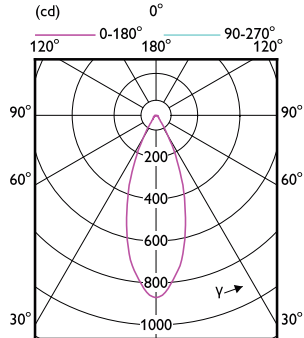

Order Code	Full Product Name	Rated Beam Angle
929001844508	LED spot 5-50W 120D 2700K 220V	120 °
929001844608	LED spot 5-50W 120D 4000K 220V	120 °
929001844708	LED spot 5-50W 120D 6500K 220V	120 °
929001844808	LED spot 3-35W 120D 2700K 220V	120 °
929001844908	LED spot 3-35W 120D 4000K 220V	120 °
929001845008	LED spot 3-35W 120D 6500K 220V	120 °
929001874008	ESS LED MR16 4.5-50W 36D 830 SO 100-240V	36 °
929001874011	LED MR16 4.5-50W 36D 830 SO 100-240V 1BC	36 °
929001874012	ESS LED MR16 4.5-50W 36D 830 SO 100-240V	36 °
929001874108	ESS LED MR16 4.5-50W 36D 865 SO 100-240V	36 °
929001874111	LED MR16 4.5-50W 36D 865 SO 100-240V 1BC	36 °
929001874112	ESS LED MR16 4.5-50W 36D 865 SO 100-240V	36 °
929001874208	ESS LED MR16 3-35W 36D 830 SO 100-240V	36 °
929001874212	ESS LED MR16 3-35W 36D 830 SO 100-240V	36 °
929001874308	ESS LED MR16 3-35W 36D 865 SO 100-240V	36 °
929001874312	ESS LED MR16 3-35W 36D 865 SO 100-240V	36 °
929001874412	LED MR16 4.5-50W 36D 830 SO 120V Dim 1CT	36 °
929001874471	LED MR16 4.5-50W 36D 830 SO 120V Dim 1BC	36 °
929001874512	LED MR16 4.5-50W 36D 865 SO 120V Dim 1CT	36 °
929001874571	LED MR16 4.5-50W 36D 865 SO 120V Dim 1BC	36 °
929001975738	Essential LED 6.5-50W 827 MR16 36D	36 °

Essential LEDSpot MR16

(cd) 0° 120° 180° 120°
 — 0-180° — 90-270°

(cd) 0° 120° 180° 120°
 — 0-180° — 90-270°

Essential LEDSpot MR16

Accent Diagrams

Beam Diagrams

Essential LEDSpot MR16

Beam Diagrams