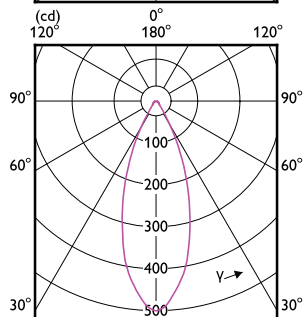

Essential LEDSpot MR16

(cd) 0° 120° 180° 120°
 — 0-180° — 90-270°

(cd) 0° 120° 180° 120°
 — 0-180° — 90-270°

Essential LEDSpot MR16

Accent Diagrams

Beam Diagrams

Essential LEDSpot MR16

Beam Diagrams