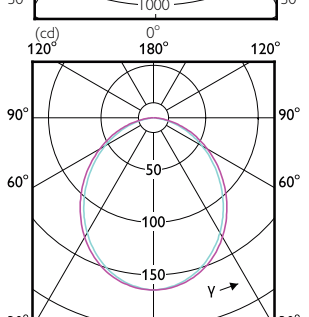

Essential LEDSpot MR16

(cd) 0° 120° 180° 120°
— 0-180° — 90-270°