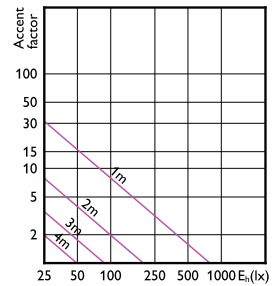

Essential LEDSpot MR16

(cd) 0° 120° 180° 120°
 — 0-180° — 90-270°

(cd) 0° 120° 180° 120°
 — 0-180° — 90-270°

Essential LEDSpot MR16

Accent Diagrams

Beam Diagrams

Essential LEDSpot MR16

Beam Diagrams