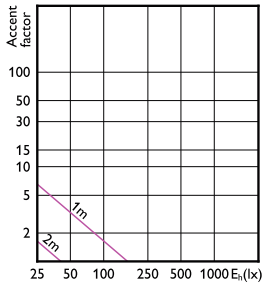

Order Code	Full Product Name	Rated Beam Angle
929001844508	LED spot 5-50W 120D 2700K 220V	120 °
929001844608	LED spot 5-50W 120D 4000K 220V	120 °
929001844708	LED spot 5-50W 120D 6500K 220V	120 °
929001844808	LED spot 3-35W 120D 2700K 220V	120 °
929001844908	LED spot 3-35W 120D 4000K 220V	120 °
929001845008	LED spot 3-35W 120D 6500K 220V	120 °
929001874008	ESS LED MR16 4.5-50W 36D 830 SO 100-240V	36 °
929001874011	LED MR16 4.5-50W 36D 830 SO 100-240V 1BC	36 °
929001874012	ESS LED MR16 4.5-50W 36D 830 SO 100-240V	36 °
929001874108	ESS LED MR16 4.5-50W 36D 865 SO 100-240V	36 °
929001874111	LED MR16 4.5-50W 36D 865 SO 100-240V 1BC	36 °
929001874112	ESS LED MR16 4.5-50W 36D 865 SO 100-240V	36 °
929001874208	ESS LED MR16 3-35W 36D 830 SO 100-240V	36 °
929001874212	ESS LED MR16 3-35W 36D 830 SO 100-240V	36 °
929001874308	ESS LED MR16 3-35W 36D 865 SO 100-240V	36 °
929001874312	ESS LED MR16 3-35W 36D 865 SO 100-240V	36 °
929001874412	LED MR16 4.5-50W 36D 830 SO 120V Dim 1CT	36 °
929001874471	LED MR16 4.5-50W 36D 830 SO 120V Dim 1BC	36 °
929001874512	LED MR16 4.5-50W 36D 865 SO 120V Dim 1CT	36 °
929001874571	LED MR16 4.5-50W 36D 865 SO 120V Dim 1BC	36 °
929001975738	Essential LED 6.5-50W 827 MR16 36D	36 °

Essential LEDSpot MR16

(cd) 0° 120° 180° 120°
 — 0-180° — 90-270°

(cd) 0° 120° 180° 120°
 — 0-180° — 90-270°

Essential LEDSpot MR16

Accent Diagrams

Beam Diagrams

Essential LEDSpot MR16

Beam Diagrams