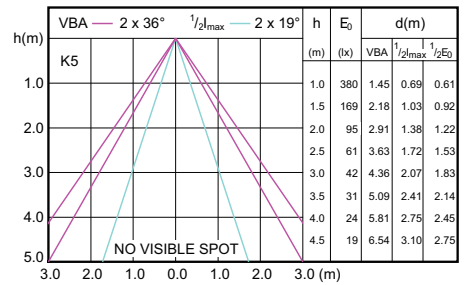

Essential LEDSpot MR16

(cd) 0° 120° 180° 120°
 — 0-180° — 90-270°

(cd) 0° 120° 180° 120°
 — 0-180° — 90-270°

Essential LEDSpot MR16

Accent Diagrams

Beam Diagrams

Essential LEDSpot MR16

Beam Diagrams