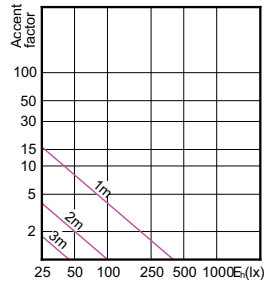

Essential LEDSpot MR16

(cd) 0° 120° 180° 120°
 — 0-180° — 90-270°

(cd) 0° 120° 180° 120°
 — 0-180° — 90-270°

Essential LEDSpot MR16

Accent Diagrams

Beam Diagrams

Essential LEDSpot MR16

Beam Diagrams