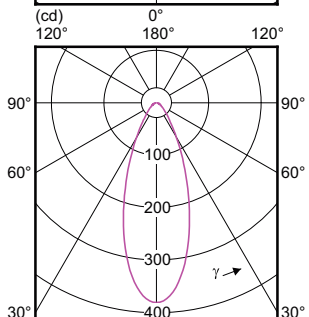

Essential LEDSpot MR16

(cd) 0° 120° 180° 120°
— 0-180° — 90-270°