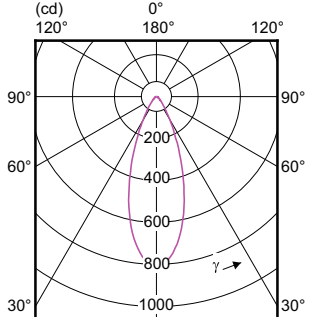

Essential LEDSpot MR16

(cd) 0° 120° 180° 120°
— 0-180° — 90-270°