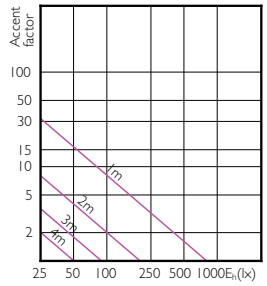

Essential LEDSpot MR16

(cd) 0° 120° 180° 120°
 — 0-180° — 90-270°

(cd) 0° 120° 180° 120°
 — 0-180° — 90-270°

Essential LEDSpot MR16

Accent Diagrams

Beam Diagrams

Essential LEDSpot MR16

Beam Diagrams