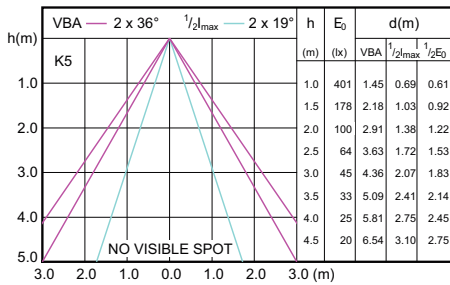

Essential LEDSpot MR16

(cd) 0° 120° 180° 120°
 — 0-180° — 90-270°

(cd) 0° 120° 180° 120°
 — 0-180° — 90-270°

Essential LEDSpot MR16

Accent Diagrams

Beam Diagrams

Essential LEDSpot MR16

Beam Diagrams