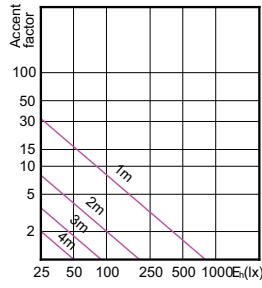

Order Code	Full Product Name	Rated Beam Angle
929001844508	LED spot 5-50W 120D 2700K 220V	120 °
929001844608	LED spot 5-50W 120D 4000K 220V	120 °
929001844708	LED spot 5-50W 120D 6500K 220V	120 °
929001844808	LED spot 3-35W 120D 2700K 220V	120 °
929001844908	LED spot 3-35W 120D 4000K 220V	120 °
929001845008	LED spot 3-35W 120D 6500K 220V	120 °
929001874008	ESS LED MR16 4.5-50W 36D 830 SO 100-240V	36 °
929001874011	LED MR16 4.5-50W 36D 830 SO 100-240V 1BC	36 °
929001874012	ESS LED MR16 4.5-50W 36D 830 SO 100-240V	36 °
929001874108	ESS LED MR16 4.5-50W 36D 865 SO 100-240V	36 °
929001874111	LED MR16 4.5-50W 36D 865 SO 100-240V 1BC	36 °
929001874112	ESS LED MR16 4.5-50W 36D 865 SO 100-240V	36 °
929001874208	ESS LED MR16 3-35W 36D 830 SO 100-240V	36 °
929001874212	ESS LED MR16 3-35W 36D 830 SO 100-240V	36 °
929001874308	ESS LED MR16 3-35W 36D 865 SO 100-240V	36 °
929001874312	ESS LED MR16 3-35W 36D 865 SO 100-240V	36 °
929001874412	LED MR16 4.5-50W 36D 830 SO 120V Dim 1CT	36 °
929001874471	LED MR16 4.5-50W 36D 830 SO 120V Dim 1BC	36 °
929001874512	LED MR16 4.5-50W 36D 865 SO 120V Dim 1CT	36 °
929001874571	LED MR16 4.5-50W 36D 865 SO 120V Dim 1BC	36 °
929001975738	Essential LED 6.5-50W 827 MR16 36D	36 °

Essential LEDSpot MR16

(cd) 0° 120° 180° 120°
 — 0-180° — 90-270°

(cd) 0° 120° 180° 120°
 — 0-180° — 90-270°

Essential LEDSpot MR16

Accent Diagrams

Beam Diagrams

Essential LEDSpot MR16

Beam Diagrams